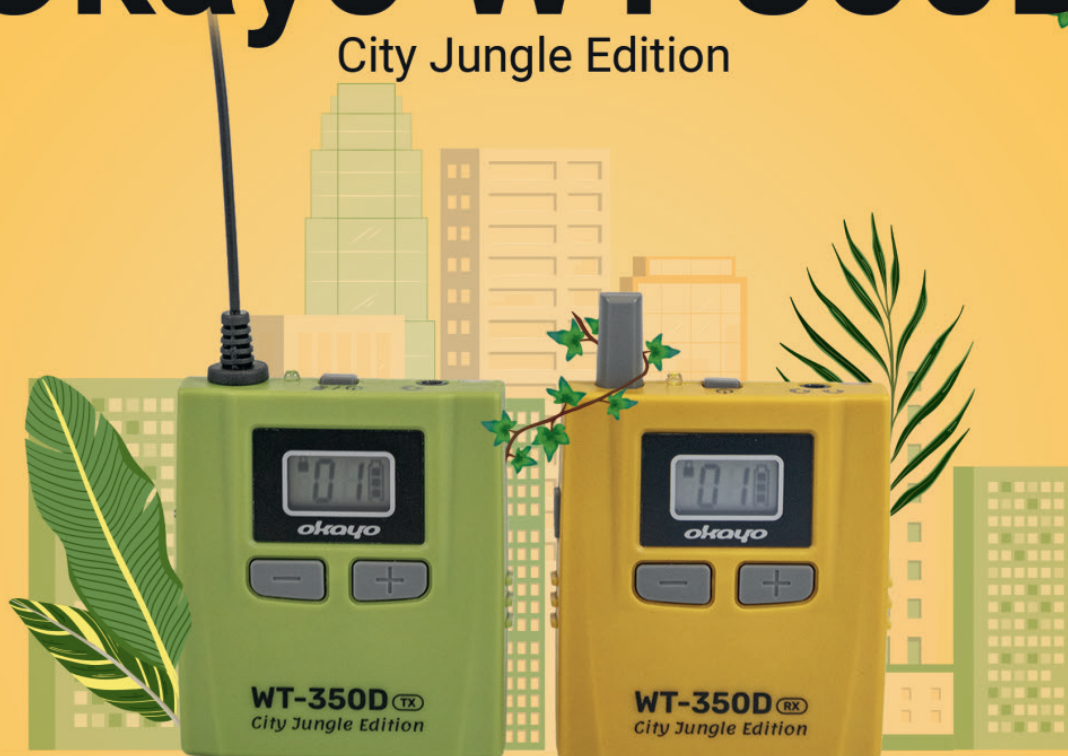

Okayo WT-350D

City Jungle Edition

The Okayo WT-350D is the digital counterpart to the analogue WT-350. This is the first two-in-one unit which, thanks to one switch, may operate either as a unidirectional or as a bidirectional device, allowing tour participants to put questions to the guide. The units are easy to use, light, and have a modern, urban design.

remote channel adjustment
in the receivers

range up to 100 metres
in the line of sight

built-in microphone
in the transmitter

original look
unique colour scheme

bidirectional
communication
activated by a slider switch

**Transport bag
TB-350**
for 30/50 devices

**Transport case
AC-658**
for 50 devices

**Transport case
AC-360**
up to 60 devices

Disposable earphones
earbud and in-ear

Reusable earphones
headband and on-ear